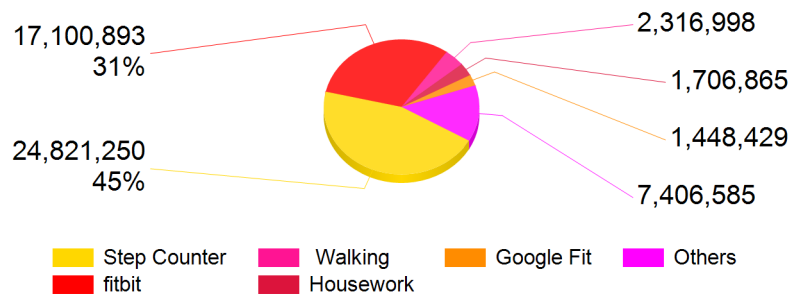

Total Groups	10
--------------	----

Groups Created

Group Sizes

Step Challenge Statistics
2018 OYOH Summer Open Te
Challenge!

01/1/2018 - 01/1/2018

Step Challenge Statistics

2018 OYOH Summer Open Te Challenge!

Activity

Total Steps	54,422,057
People Improved	36
% People Improved	16.74%
Beginning - Average Steps	9,274
End - Average Steps	8,214

Steps

Average Steps

Steps By Activity

Average Days Activity per Week Before