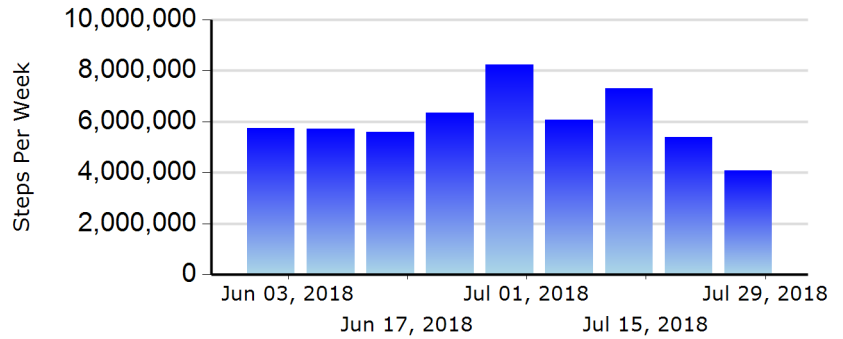

Step Challenge Statistics

2018 OYOH Summer Open Te Challenge!

Note: This report does not include data for non-website members.

Users

Total Users Registered	206
Total Logins	1,396
Never Logged In	0

Logins

Groups

Total Groups	10
--------------	----

Groups Created

Group Sizes

Step Challenge Statistics
2018 OYOH Summer Open Te
Challenge!

01/1/2018 - 01/1/2018

Step Challenge Statistics

2018 OYOH Summer Open Te Challenge!

Activity

Total Steps	54,422,057
People Improved	36
% People Improved	16.74%
Beginning - Average Steps	9,274
End - Average Steps	8,214

Steps

Average Steps

Steps By Activity

Average Days Activity per Week Before