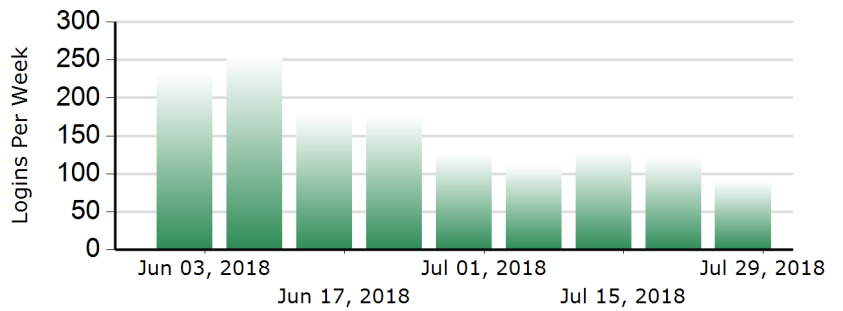

Step Challenge Statistics

2018 OYOH Summer Open Te Challenge!

Note: This report does not include data for non-website members.

Users

Total Users Registered	206
Total Logins	1,396
Never Logged In	0

Logins

Groups