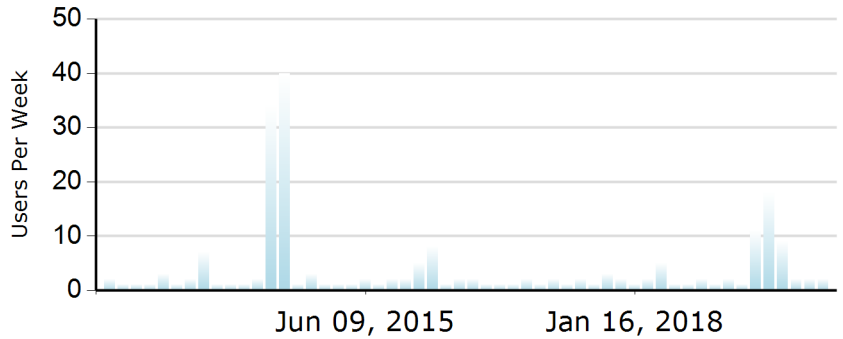

Step Challenge Statistics

2018 OYOH Summer Open Te Challenge!

Note: This report does not include data for non-website members.

Users

Total Users Registered	206
Total Logins	1,396
Never Logged In	0

Logins

Groups