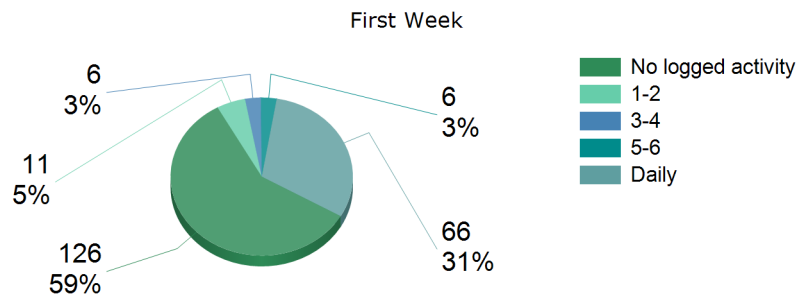

Total Groups	10
--------------	----

Groups Created

Group Sizes

Step Challenge Statistics
2018 OYOH Summer Open Te
Challenge!

01/1/2018 - 01/1/2018

Step Challenge Statistics

2018 OYOH Summer Open Te Challenge!

Activity

Total Steps	54,422,057
People Improved	36
% People Improved	16.74%
Beginning - Average Steps	9,274
End - Average Steps	8,214

Steps

Average Steps

Steps By Activity

Average Days Activity per Week Before

Step Challenge Statistics
2018 OYOH Summer Open Te
Challenge!

01/1/2018 - 01/1/2018

Step Challenge Statistics

2018 OYOH Summer Open Te Challenge!

01.1.2018 - 31.12.2018

Average Days Activity per Week Now

Step Challenge Statistics
2018 OYOH Summer Open Te
Challenge!