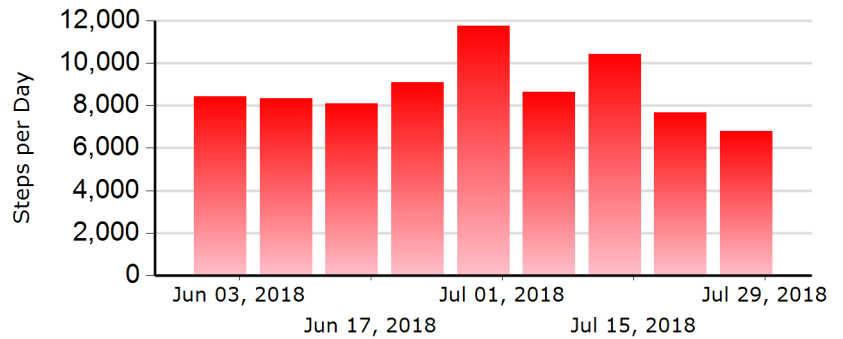

Step Challenge Statistics

2018 OYOH Summer Open Te Challenge!

Note: This report does not include data for non-website members.

Users

Total Users Registered	206
Total Logins	1,396
Never Logged In	0

Logins

Groups

Total Groups	10
--------------	----

Groups Created

Group Sizes

Step Challenge Statistics
2018 OYOH Summer Open Te
Challenge!

01/1/2018 - 01/1/2018

Step Challenge Statistics

2018 OYOH Summer Open Te Challenge!

Activity

Total Steps	54,422,057
People Improved	36
% People Improved	16.74%
Beginning - Average Steps	9,274
End - Average Steps	8,214

Steps

Average Steps

Steps By Activity

Average Days Activity per Week Before