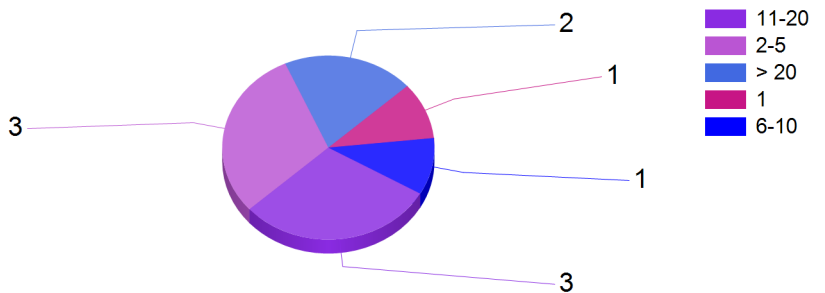

Group Sizes