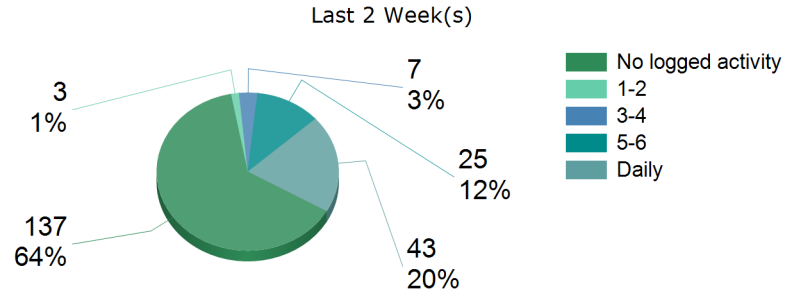

Activity

Total Steps	54,422,057
People Improved	36
% People Improved	16.74%
Beginning - Average Steps	9,274
End - Average Steps	8,214

Steps

Average Steps

Steps By Activity

Average Days Activity per Week Before

Step Challenge Statistics
2018 OYOH Summer Open Te
Challenge!

01/1/2018 - 01/1/2018

Step Challenge Statistics

2018 OYOH Summer Open Te Challenge!

01.1.2018 - 31.12.2018

Average Days Activity per Week Now

Step Challenge Statistics
2018 OYOH Summer Open Te
Challenge!