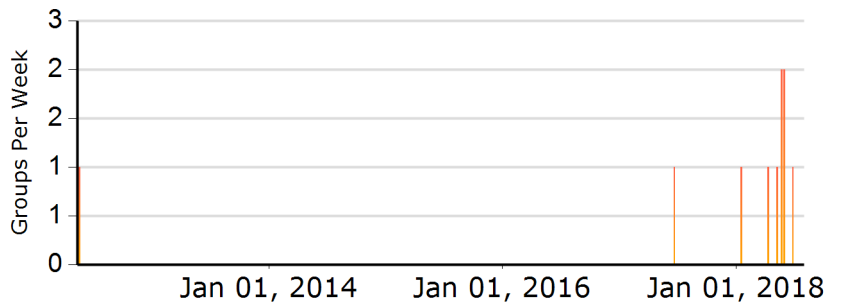

Groups Created