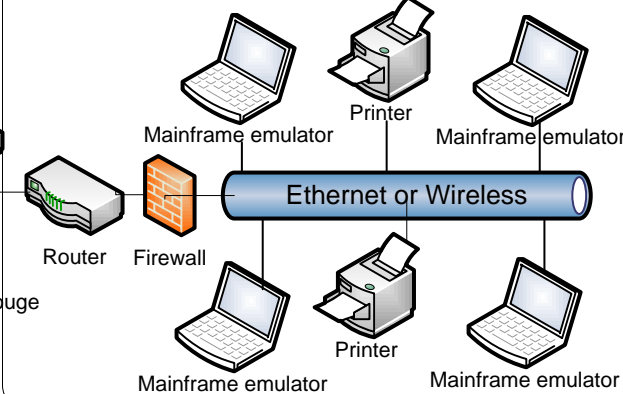

DHH MEDS

DCFS IS

UNO

RedMame Technology

Remote State Offices

State Worker Home Office

Secure connection using CITRIX

NOTE: All Mainframe emulators are Attachmate Reflection for the Web