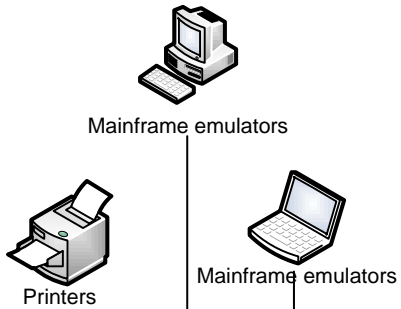

DHH MEDS

DCFS IS

UNO

RedMame Technology

Remote State Offices

State Worker Home Office

Secure connection using CITRIX

NOTE: All Mainframe emulators are Attachmate Reflection for the Web