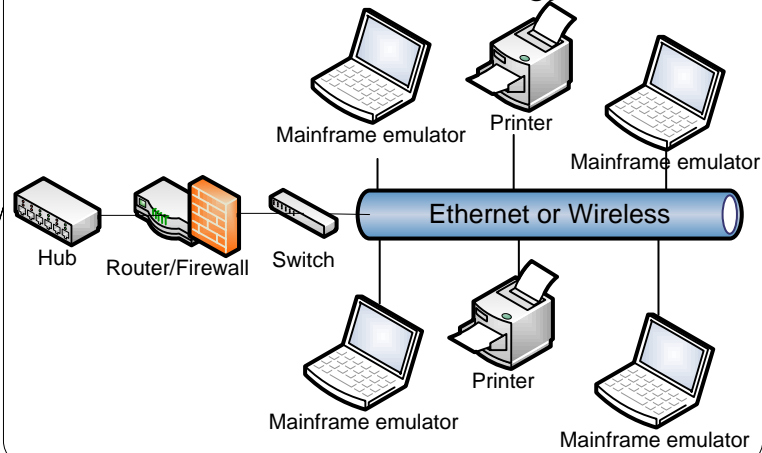

DHH MEDS

DCFS IS

UNO

RedMame Technology

Remote State Offices

State Worker Home Office

Secure connection using CITRIX

NOTE: All Mainframe emulators are Attachmate Reflection for the Web