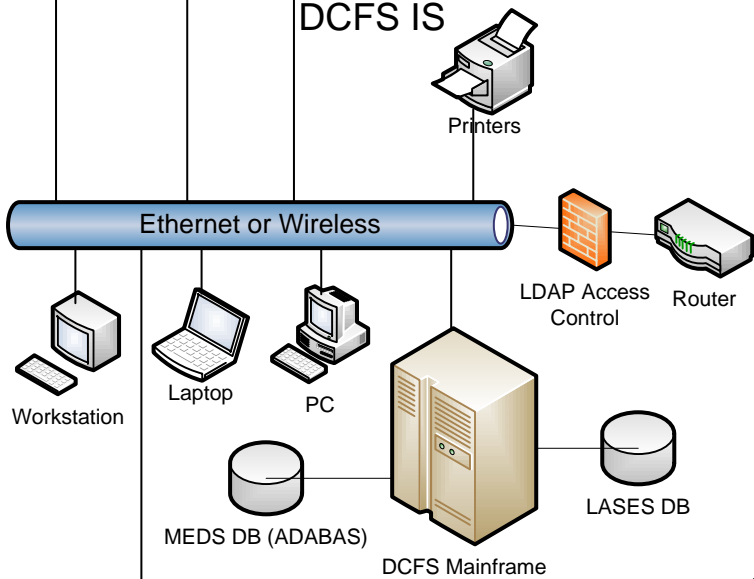

DHH MEDS

DCFS IS

UNO

RedMame Technology

Remote State Offices

State Worker Home Office

Secure connection using CITRIX

NOTE: All Mainframe emulators are Attachmate Reflection for the Web