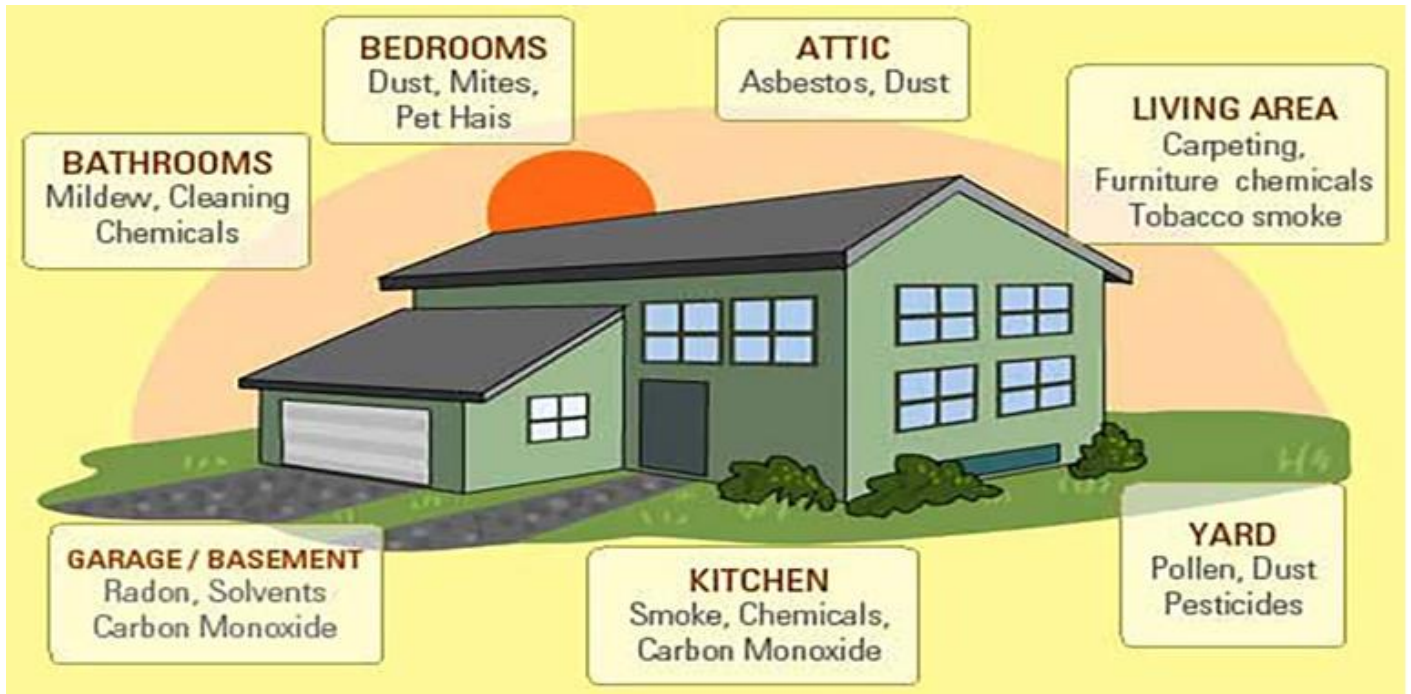

Indoor Air Pollution

Worried about your Indoor Environment?

Call the **LDH Section of Environmental Epidemiology & Toxicology's (SEET)** Indoor Environmental Quality (IEQ) Hotline:

1-888-293-7020

<https://ldh.la.gov/index.cfm/page/829>