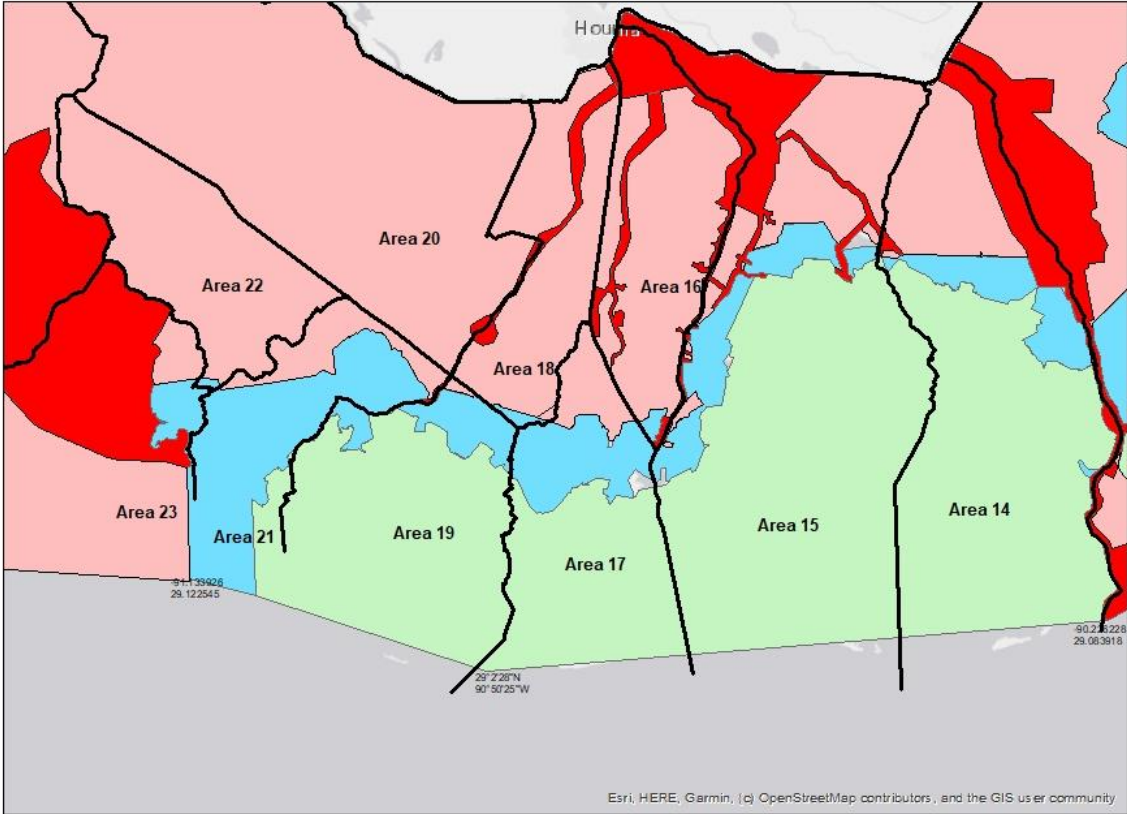

BASIN 12

- Legend**
- Aew3Lines_Revised
 - Restricted
 - Conditionally Approved
 - Approved
 - Prohib_83

1 inch = 8.57 miles