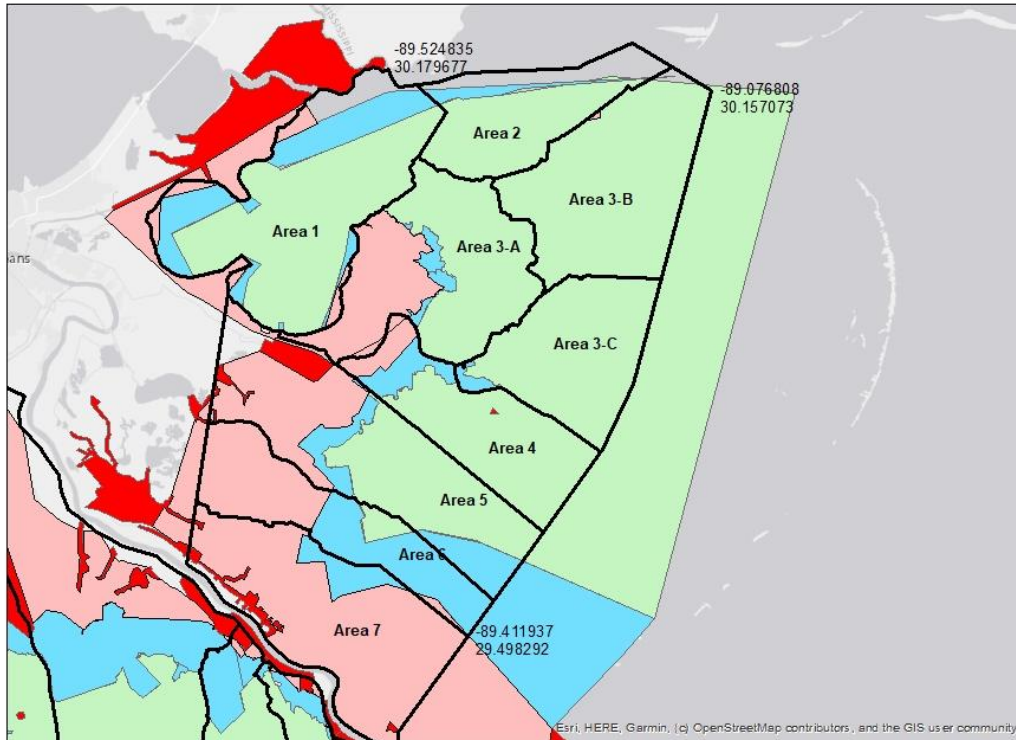

BASIN 4

Legend

- AreaLines_Revised
- Restricted
- Conditionally Approved
- Approved
- Prohib_03

1 inch = 10.92 miles