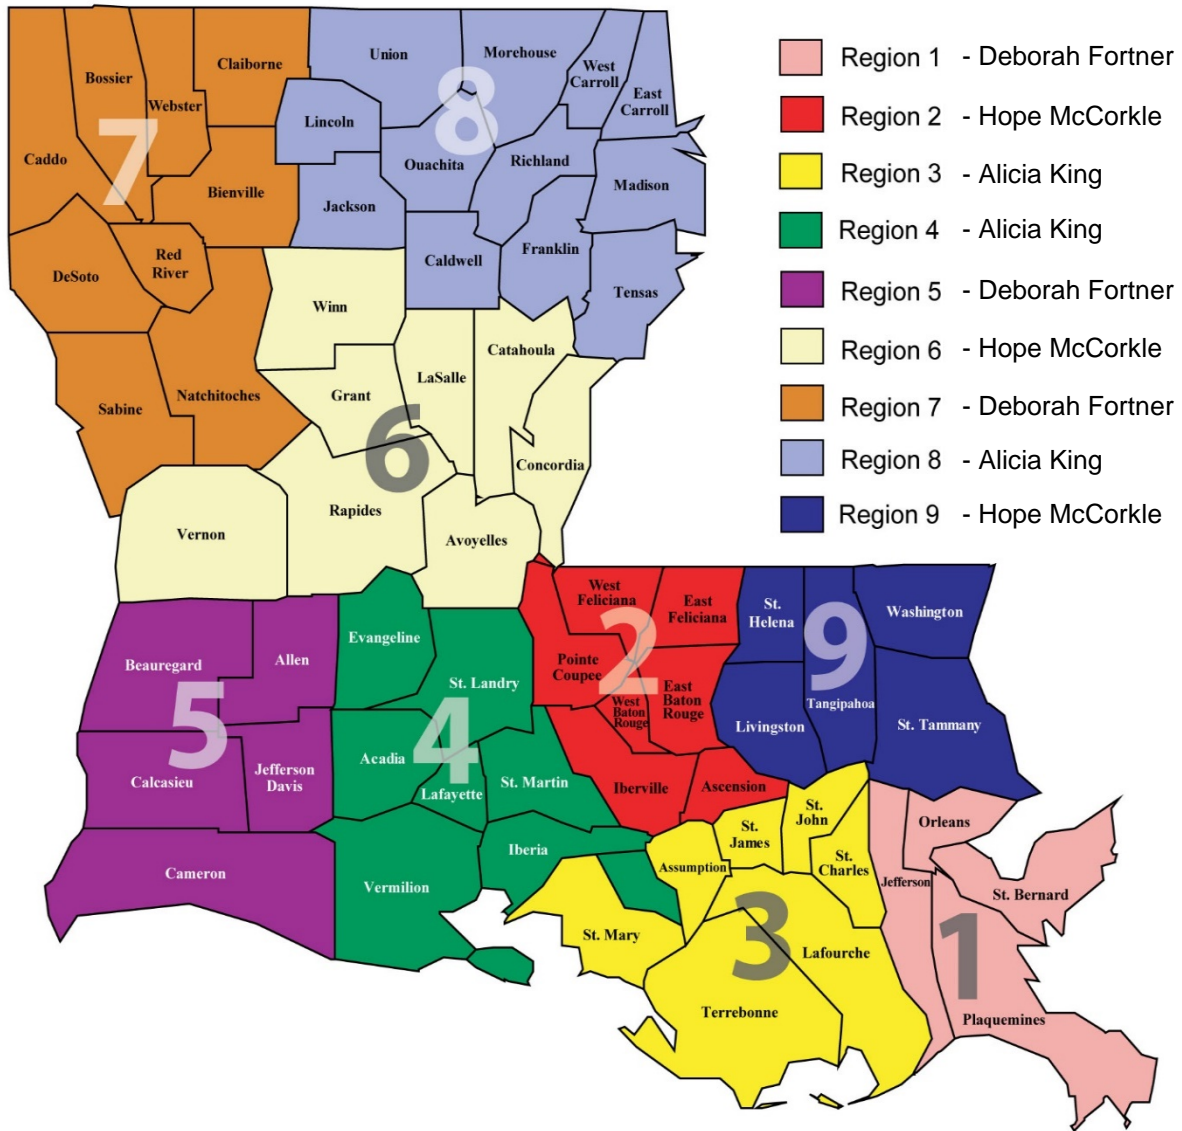

**Program Monitors by Region**

Trade Area 1:	Region 2	Region 4	Region 5
Trade Area 2:	Region 6	Region 7	Region 8
Trade Area 3:	Region 1	Region 3	Region 9

Parish Name
ACADIA
ASSUMPTION
CALDWELL
EAST CARROLL
EVANGELINE
FRANKLIN
IBERIA
JACKSON
LAFAYETTE
LAFOURCHE
LINCOLN
MADISON
MOREHOUSE
OUACHITA
RICHLAND
ST. CHARLES
ST. JAMES
ST. JOHN
ST. LANDRY
ST. MARTIN
ST. MARY
TENSAS
TERREBONNE
UNION
VERMILION
WEST CARROLL

Parish Name
ASCENSION
AVOUELLES
CATAHOULA
CONCORDIA
EAST BATON ROUGE
EAST FELICIANA
GRANT
IBERVILLE
LASALLE
LIVINGSTON
POINTE COUPEE
RAPIDES
ST. HELENA
ST. TAMMANY
TANGIPAHOA
VERNON
WASHINGTON
WEST BATON ROUGE
WEST FELICIANA
WINN